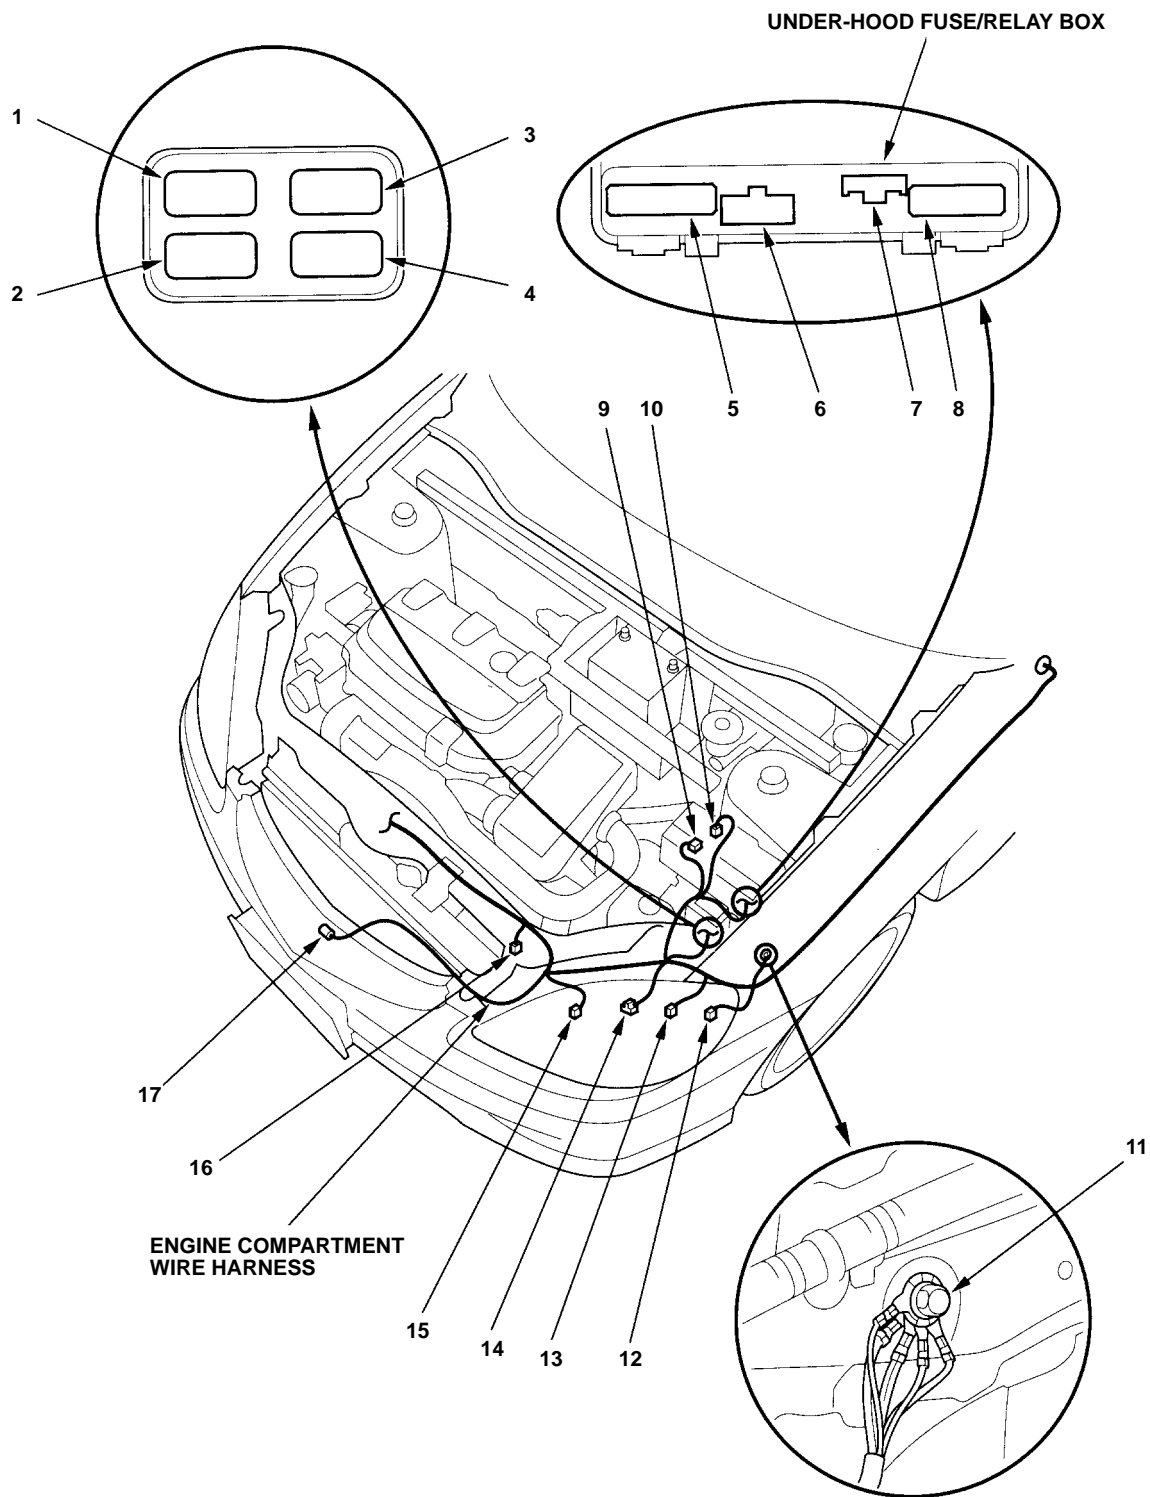

Connector to Harness Index

Engine Compartment Wire Harness

Ref	Connector or Terminal	Cavities/ Color	Location	Connects to	Notes
1	Rear window defogger relay	4-GRY	Left front side of engine compartment	Body ground via engine compartment wire harness	Climate Control
2	Radiator fan main relay	5-GRY	Left front side of engine compartment		
3	Fuel cut relay	4-BLU	Left front side of engine compartment		
4	Intermittent wiper relay	5-BLU	Left front side of engine compartment		
5	Under-hood fuse/relay box connector A (see page 6-1)	18- LT GRN	Left front side of engine compartment		
6	Under-hood fuse/relay box connector B (see page 6-1)	7-BRN	Left front side of engine compartment		
7	Under-hood fuse/relay box connector C (see page 6-1)	3-BRN	Left front side of engine compartment		
8	Under-hood fuse/relay box connector D (see page 6-1)	16- LT GRN	Left front side of engine compartment		
9	ELD unit (see page 6-1)	3-GRY	In under-hood fuse/relay box		
10	Left front wheel speed sensor	2-ORN	Left side of engine compartment		
11	G301		Above left front wheel well		
12	Left front turn signal light	2- BRN/NAT	Behind left headlight assembly		
13	Left front side marker light	2- BRN/NAT	Behind left headlight assembly		
14	Left headlight	3-BLK	Behind left headlight assembly		
15	Left front parking light	2- BRN/NAT	Behind left headlight assembly		
16	Radiator fan motor	2-GRY	Left front of engine compartment		
17	Outside air temperature sensor	2-GRY	Behind middle of bumper		

Connector to Harness Index