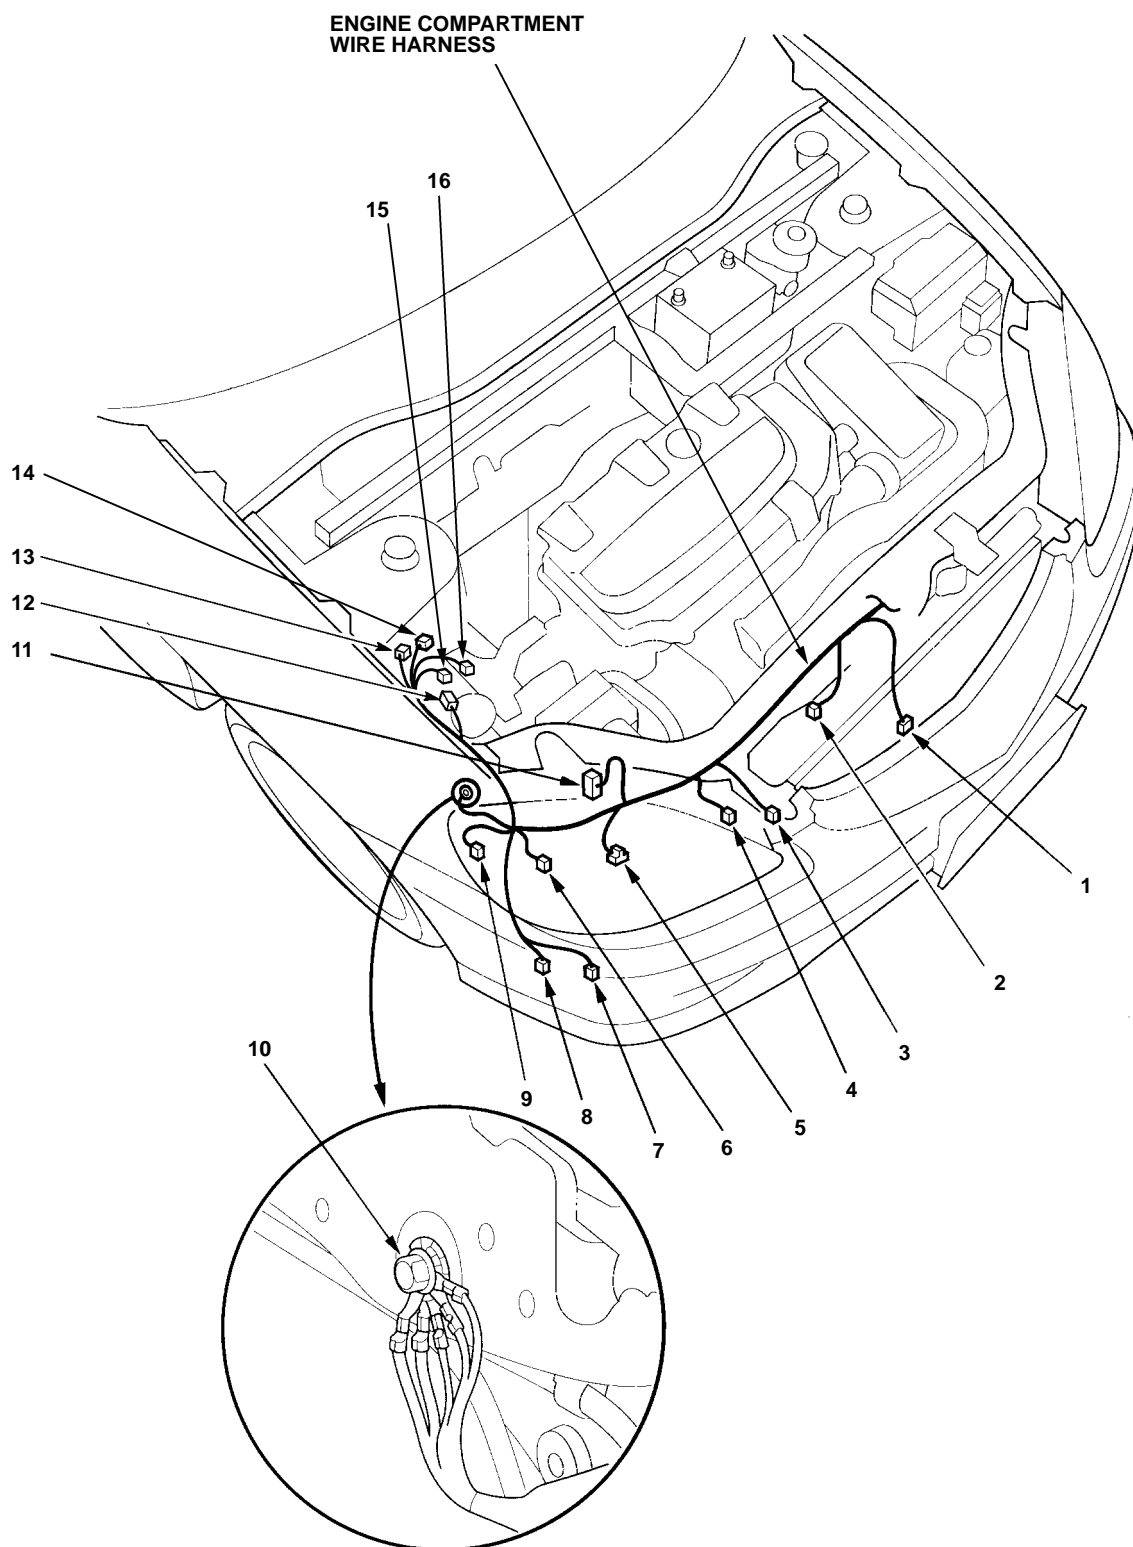

# Connector to Harness Index

## Engine Compartment Wire Harness

Ref	Connector or Terminal	Cavities/ Color	Location	Connects to	Notes
1	A/C compressor	1-GRY	Below right front of engine compartment	Body ground via engine compartment wire harness	Optional
1	A/C compressor	3-GRY	Below right front of engine compartment		
2	A/C condenser fan assembly	2-GRY	Right front of engine compartment		
3	Horn	1-BLK	Behind right side of front bumper		
4	Right front parking light	2-BRN/NAT	Behind right headlight assembly		
5	Right headlight	3-BLK	Behind right headlight assembly		
6	Right front side marker light	2-BRN/NAT	Behind right headlight assembly		
7	Rear window washer motor	2-BRN/NAT	Behind right front wheel well		
8	Windshield washer motor	2-LT GRN/NAT	Behind right front wheel well		
9	Right front turn signal light	2-BRN/NAT	Behind right headlight assembly		
10	G201		Above right front wheel well		
11	ABS modulator-control unit	25-BLK/ORN	Right front side of engine compartment		
12	CAS solenoid valves A and B	4-GRY	Right side of engine compartment		
13	Right front wheel speed sensor	2-ORN	Right side of engine compartment		
14	A/C pressure switch	4-GRY	Right side of engine compartment		
15	Brake fluid pressure sensor A	3-BLU	Right side of engine compartment		
16	Brake fluid pressure sensor B	3-GRY	Right side of engine compartment	'05-'06 M/T	