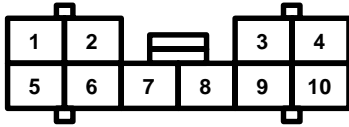

# Connector Views

## 201. C410 (CVT)

- Gray
- Behind center lower cover
- Connects dashboard wire harness A to dashboard wire harness B

- 1 LT GRN (CVT controls)
- 2 GRN/BLK (CVT controls)
- 3 WHT/BLU (Interlock system)
- 4 WHT/RED (Interlock system)
- 5 —
- 6 RED/BLK (CVT controls)
- 7 LT GRN (Circuit M26)
- 8 BLU (Circuit M33)
- 9 BLU/BLK (CVT controls)
- 10 —