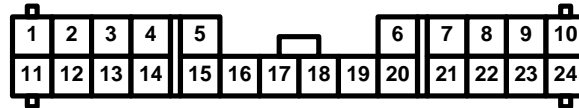

Connector Views

166. C505

- Light blue
- Behind seat, middle of floor
- Connects floor wire harness to IPU compartment wire harness

- | | |
|----------------------------------|-------------------------|
| 1 RED/YEL (IMA system) | 13 RED (IMA system) |
| 2 YEL/RED (IMA system) | 14 GRN (IMA system) |
| 3 YEL/BLK (IMA system) | 15 YEL (IMA system) |
| 4 BLU/BLK (IMA system) | 16 BLU (IMA system) |
| 5 BLU/YEL (IMA system) | 17 BRN (IMA system) |
| 6 PNK (IMA system) | 18 GRN/BLU (IMA system) |
| 7 BLU/RED (IMA system) | 19 WHT (IMA system) |
| 8 WHT/RED (Fuse 18 – Under-dash) | 20 BRN/YEL (IMA system) |
| 9 RED/WHT (IMA system) | 21 BLU/WHT (IMA system) |
| 10 WHT/GRN (IMA system) | 22 BLK/YEL (IMA system) |
| 11 WHT (IMA system) | 23 BRN/WHT (IMA system) |
| 12 BLK (IMA system) | 24 LT GRN/RED (ABS) |