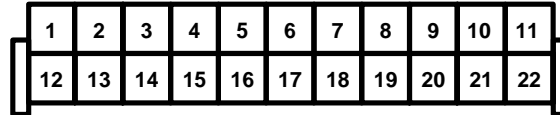

Connector Views

162. C105 (Junction Connector)

- White
- Right side of floor
- On engine wire harness

M/T:

CVT:

Terminals grouped together are connected by the same bus bar.