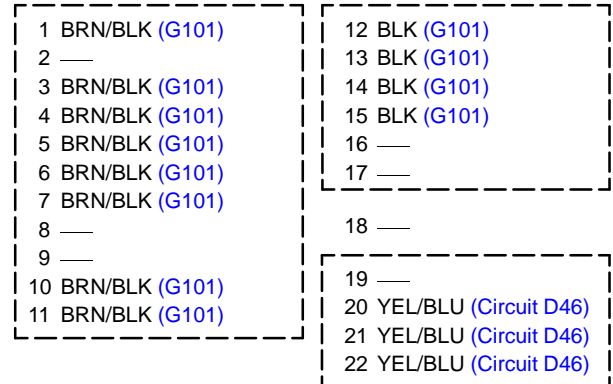

Connector Views

162. C105 (Junction Connector)

- White
- Right side of floor
- On engine wire harness

M/T:

CVT:

Terminals grouped together are connected by the same bus bar.