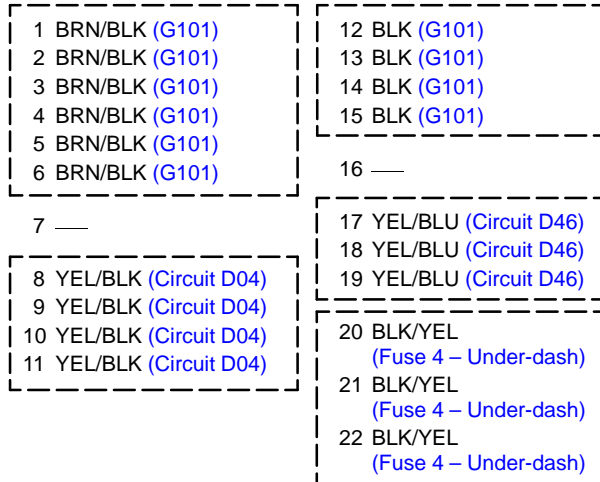

Connector Views

162. C105 (Junction Connector)

- White
- Right side of floor
- On engine wire harness

M/T:

CVT:

Terminals grouped together are connected by the same bus bar.