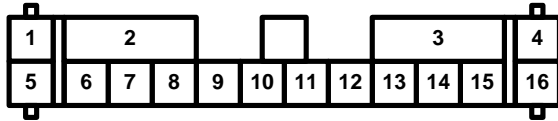

# Connector Views

## 155. C531

- Light blue
- Under left side of dash
- Connects dashboard wire harness A to engine compartment wire harness

- 1 CVT: WHT (Circuit M34)
- 2 BLU/WHT (Front wiper/washer)
- 3 WHT/BLK (Fuse 4)
- 4 BRN/YEL (Rear window defogger)
- 5 CVT: YEL/GRN (Interlock system)
- 6 RED/WHT (Fans)
- 7 PNK (Immobilizer system)
- 8 GRN (Front wiper/washer)
- 9 BLK/YEL (Circuit K52)
- 10 BRN/YEL (HVAC)
- 11 BLU/RED (ABS)
- 12 PNK (HVAC)
- 13 LT GRN (Circuit 331)
- 14 BLU (Circuit F44)
- 15 GRN/ORN (DLC and MIL circuits)
- 16 RED/YEL (Headlights)