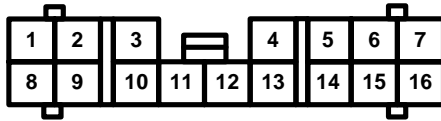

# Connector Views

## 154. C504

- Blue
- Behind center lower cover
- Connects dashboard wire harness A to floor wire harness

- 1 GRN/RED (Circuit 702)
- 2 GRN/ORN (Circuit 201)
- 3 PNK (SRS)
- 4 —
- 5 CVT: YEL (Fuse 6 – Under-dash)
- 6 CVT: RED (Dash and console lights)
- 7 YEL/BLK (Gauges and indicators)
- 8 BLU/RED (Seat belt reminder)
- 9 BRN/WHT (IMA system)
- 10 BLU/WHT (Circuit E93)
- 11 BLU (Circuit F44)
- 12 RED/WHT (IMA system)
- 13 BLU/ORN (IMA system)
- 14 WHT/BLU (IMA system)
- 15 LT GRN/RED (Circuit 201)
- 16 CVT: YEL/GRN (Interlock system)