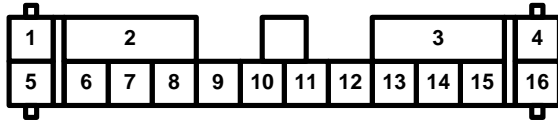

# Connector Views

## 153. C501

- Light blue
- Under middle of dash
- Connects engine compartment wire harness to floor wire harness

- 1 WHT (Fuse 18)
- 2 BLK/YEL (Fuel supply system)
- 3 BLK/RED (Rear window defogger)
- 4 CVT: GRN/BLK (Back-up lights)
- 5 LT BLU (ABS)
- 6 GRY/RED (ABS)
- 7 GRN/YEL (ABS)
- 8 BLU/YEL (ABS)
- 9 LT GRN/RED (ABS)
- 10 WHT/GRN (IMA system)
- 11 RED/YEL (IMA system)
- 12 WHT/BLU (Fuse 5)
- 13 BLK/YEL (Fuse 4 – Under-dash)
- 14 LT GRN/RED (EVAP system)
- 15 '00-'05: BLU (EVAP system)
- 16 LT GRN (EVAP system)