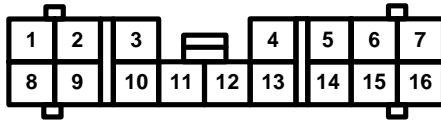

Connector Views

151. C408

- Light blue
- Behind center lower cover
- Connects dashboard wire harness A to dashboard wire harness B (right branch)

- 1 Climate control: BRN (HVAC)
- 2 BLU/WHT (Circuit E93)
- 3 LT GRN (Circuit 331)
- 4 GRY (HVAC)
- 5 BLU/RED (HVAC)
- 6 BLU/ORN (HVAC)
- 7 BLK (G404)
- 8 GRN/BLK (HVAC)
- 9 RED/YEL (HVAC)
- 10 PNK/BLK (HVAC)
- 11 GRN/YEL (HVAC)
- 12 GRN/WHT (HVAC)
- 13 RED (Gauges and indicators)
- 14 YEL/RED (Gauges and indicators)
- 15 LT GRN/RED (Gauges and indicators)
- 16 M/T: GRY (Gauges and indicators)