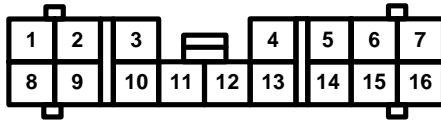

Connector Views

150. C407

- Gray
- Upper left kick panel area
- Connects dashboard wire harness B (left branch) to DC-DC converter-driver's door wire harness

- 1 —
- 2 WHT/GRN (Power door locks)
- 3 RED/BLK (Power windows)
- 4 BLU/WHT (Power mirrors)
- 5 YEL/BLU (Power mirrors)
- 6 GRN/WHT (Power mirrors)
- 7 BLK (G401)
- 8 BLU (Power windows)
- 9 LT GRN (Power windows)
- 10 RED/YEL (Power windows)
- 11 LT GRN (Audio system)
- 12 GRN/BLK (Audio system)
- 13 YEL/RED (Power door locks)
- 14 WHT/BLU (Power door locks)
- 15 YEL/BLK (Power door locks)
- 16 YEL/GRN (Power door locks)