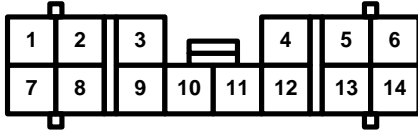

# Connector Views

## 144. C601

- Gray
- Left B-pillar
- Connects floor wire harness to rear wire harness

- 1 WHT/BLU (Power door locks)
- 2 YEL/BLK (Power door locks)
- 3 GRN/YEL (Circuit 16)
- 4 GRN/BLK (Back-up lights)
- 5 WHT/BLU (Fuse 19 – Under-dash)
- 6 —
- 7 WHT/GRN (Power door locks)
- 8 YEL (Power door locks)
- 9 GRN/RED (Circuit 17)
- 10 LT GRN/RED (Circuit 201)
- 11 GRN/WHT (Circuit 13)
- 12 BLU/YEL (Fuse 23 – Under-dash)
- 13 RED/BLK (Fuse 15 – Under-dash)
- 14 BLU/BLK (Hatch opener)