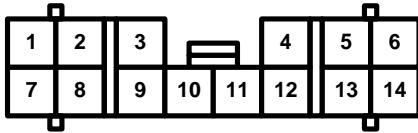

Connector Views

143. C405

- Gray
- Under left side of dash
- Connects dashboard wire harness A to dashboard wire harness B (left branch)

- 1 RED (Dash and console lights)
- 2 BLU/BLK (HVAC)
- 3 BLK (G402)
- 4 BLU/RED (Power windows)
- 5 Canada: GRN/WHT (DRL)
- 6 Canada: BLU/WHT (DRL)
- 7 BRN (G401)
- 8 BLU/RED (Front wiper/washer)
- 9 BLU/WHT (Front wiper/washer)
- 10 GRN/BLK (Fuse 8 – Under-dash)
- 11 GRN/WHT (Fuse 10 – Under-dash)
- 12 BLU/WHT (Power windows)
- 13 RED/YEL (Power windows)
- 14 RED/BLK (Power windows)