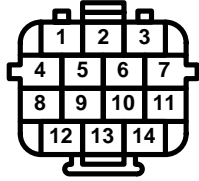

Connector Views

141. C104 (Junction Connector)

- Gray/Brown
- Middle of engine
- On engine wire harness

1 YEL/BLK (Circuit D04)	8 BLK/YEL (Fuse 7 – Under-dash)
2 YEL/BLK (Circuit D04)	9 BLK/YEL (Fuse 7 – Under-dash)
3 YEL/BLK (Circuit D04)	10 BLK/YEL (Fuse 7 – Under-dash)
4 CVT: YEL/BLK (Circuit D04)	11 BLK/YEL (Fuse 7 – Under-dash)
5 CVT: YEL/BLK (Circuit D04)	12 BLK/YEL (Fuse 4 – Under-dash)
6 YEL/BLK (Circuit D04)	13 BLK/YEL (Fuse 4 – Under-dash)
7 YEL/BLK (Circuit D04)	14 BLK/YEL (Fuse 4 – Under-dash)

Terminals grouped together are connected by the same bus bar.