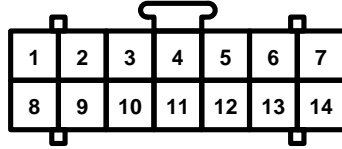

# Connector Views

## 140. CD Changer (Honda Accessory)

- Light Blue
- Below left side of cargo area
- On CD changer Honda accessory BUS cable

- 1 BLK (Audio system)
- 2 RED (Audio system)
- 3 —
- 4 BRN (Audio system)
- 5 Male – RED  
Female – BLU  
(Audio system)
- 6 —
- 7 —
- 8 Male – BLU  
Female – BLK  
(Audio system)