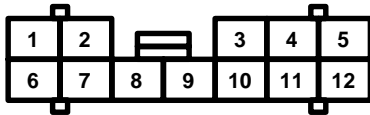

# Connector Views

## 135. C506

- Gray
- Behind seat, middle of floor
- Connects floor wire harness to IPU compartment wire harness

- 1 BRN (Circuit F28)
- 2 BLU (Circuit F44)
- 3 WHT/BLU (IMA system)
- 4 BLU/ORN (IMA system)
- 5 BLK (G502)
- 6 LT BLU (Circuit F54)
- 7 BLK/YEL (Fuse 24 – Under-dash)
- 8 BLU/WHT (Circuit E93)
- 9 WHT/BLU (Fuse 5)
- 10 WHT (Fuse 18)
- 11 BLK/YEL (Fuse 4 – Under-dash)
- 12 RED/YEL (IMA system)