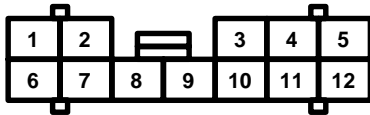

Connector Views

134. C409

- Gray
- Right side of dash
- Connects dashboard wire harness B (right branch) to passenger's door wire harness

- 1 BLU/RED (Power windows)
- 2 GRN/WHT (Power mirrors)
- 3 YEL/BLK (Power door locks)
- 4 —
- 5 —
- 6 BLU/WHT (Power windows)
- 7 GRN/BLK (Power windows)
- 8 YEL/GRN (Power mirrors)
- 9 RED (Power mirrors)
- 10 YEL (Power door locks)
- 11 GRY/RED (Audio system)
- 12 GRN/YEL (Audio system)