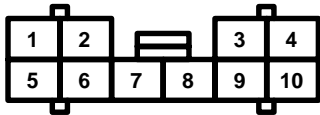

# Connector Views

## 132. C551

- Gray
- Right front side of PCU
- Connects IPU compartment wire harness to power converter wire harness

- 1 BLK (G502)
- 2 YEL/BLK (IMA system)
- 3 YEL (IMA system)
- 4 WHT (Fuse 18)
- 5 Male – RED  
Female – BLK (G502)
- 6 WHT (IMA system)
- 7 BLU/BLK (IMA system)
- 8 LT GRN/RED (IMA system)
- 9 Male – ORN  
Female – WHT/BLU (Fuse 5)
- 10 PNK/BLU (IMA system)