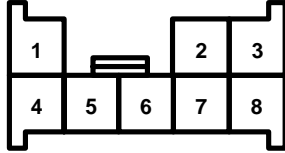

# Connector Views

## 127. DC-DC Converter

- Gray
- Right front side of PCU
- On IPU compartment wire harness

- 1 BLK/YEL (Fuse 4 – Under-dash)
- 2 Male – WHT/BLU  
Female – BRN/WHT  
(IMA System)
- 3 WHT/GRN (IMA system)
- 4 Male – GRN  
Female – —  
(Not used)
- 5 RED/YEL (IMA system)
- 6 Male – YEL/GRN  
Female – GRN/BLK  
(IMA system)
- 7 YEL/BLU (IMA system)
- 8 Male – GRN/WHT  
Female – BLU/WHT  
(IMA system)