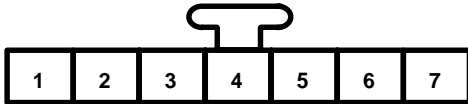

Connector Views

126. Mode Control Motor

- Green
- Under middle of dash
- On dashboard wire harness A

- 1 BLK/YEL (IG2)
- 2 YEL/BLU (DEF)
- 3 YEL (H/D)
- 4 YEL/BLK (HEAT)
- 5 YEL/GRN (B/L)
- 6 YEL/RED (VENT)
- 7 BRN/WHT (M-COM)