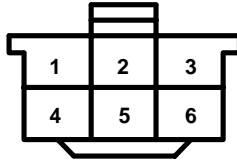

Connector Views

122. Fuel Consumption Display Select Switch

- Natural
- Left side of dash
- On dashboard wire harness A

- 1 BLK (G402)
- 2 RED/BLK (Illumination (+))
- 3 RED (Illumination (-))
- 4 —
- 5 —
- 6 BLU/ORN (Fuel consumption select)