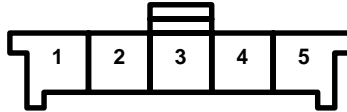

# Connector Views

## 118. Taillight Assembly, Left or Right

- Gray
- Left or right side of cargo area
- On rear wire harness