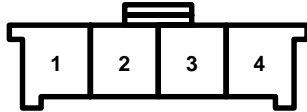

Connector Views

99. Ceiling Light/Spotlights

- Gray
- Middle front of roof
- On roof wire harness

- 1 Male – RED
Female – WHT/BLU
(Fuse 19 – Under-dash)
- 2 Male – BLU
Female – —
(Not used)
- 3 Male – BLK, BLK
Female – BLK
(G402)
- 4 Male – GRN
Female – GRN/RED
(Ceiling light flash control)