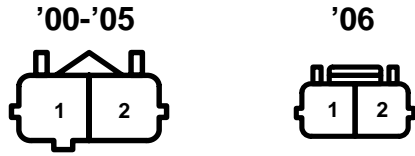

Connector Views

39. EVAP Canister Purge Valve

- Black
- Middle of engine
- On engine wire harness

- 1 BLK/YEL (Fuse 4 – Under-dash)
- 2 RED/YEL (Valve control input (PCS))