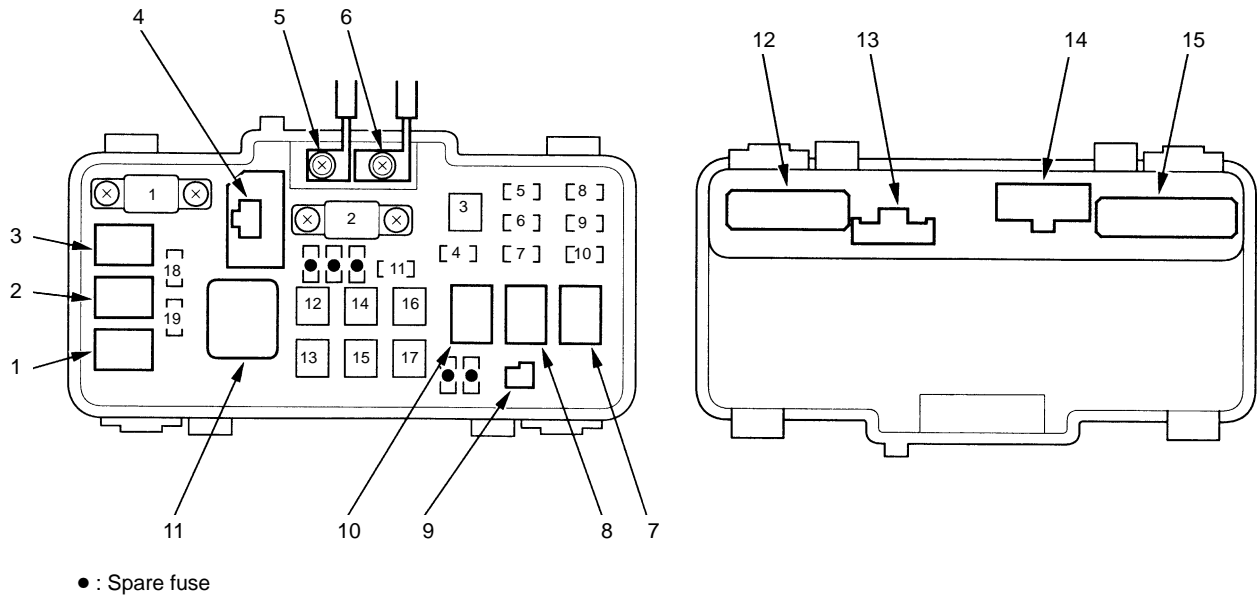

Fuse/Relay Boxes

- Under-hood Fuse/Relay Box

Connector-to-Fuse/Relay Box Index

Ref	Socket	Cavities	Connects to
1	A/C condenser fan relay	4	Engine compartment wire harness (see page 203-8) DC-DC converter – driver's door wire harness (see page 203-28) Starter cable (see page 203)
2	Radiator fan relay	4	
3	A/C compressor clutch relay	4	
4	ELD Unit	3	
5	T101		
6	T1		
7	Headlight relay 1	4	
8	Headlight relay 2	4	
9	Diode	2	
10	Horn relay	4	
11	Blower motor relay	4	
12	Connector D	16	
13	Connector C	3	
14	Connector B	7	
15	Connector A	18	